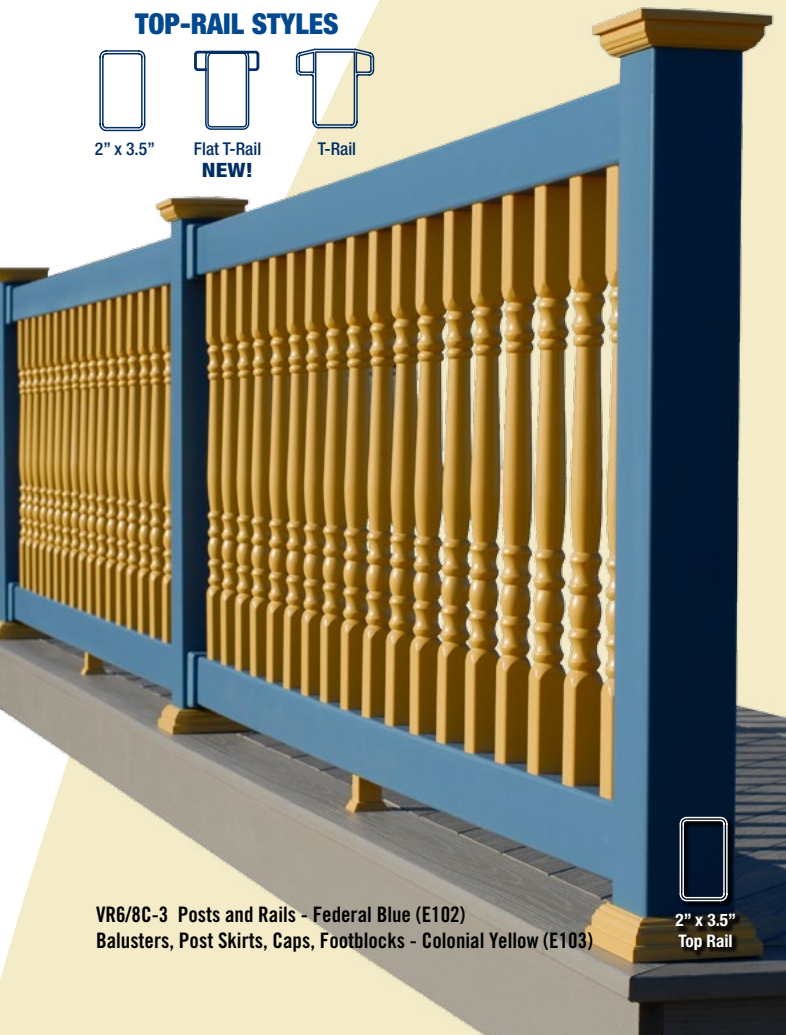

2" x 3.5"
Top Rail

VR6/8-3 Posts - Vintage Wine (E122),
Rails - Autumn Orange (E101), Post Skirts, Balusters, Caps - Sahara (E107)

www.illusionsvinylrailing.com

TOP-RAIL STYLES

2" x 3.5"

Flat T-Rail
NEW!

T-Rail

2" x 3.5"
Top Rail

VR6/8C-3 Posts and Rails - Federal Blue (E102)
Balusters, Post Skirts, Caps, Footblocks - Colonial Yellow (E103)

T-Rail
Top Rail

VRT6/8-3 Posts, Skirts, Caps and Rails - Brown (L106),
Balusters - Barn Red (L107)