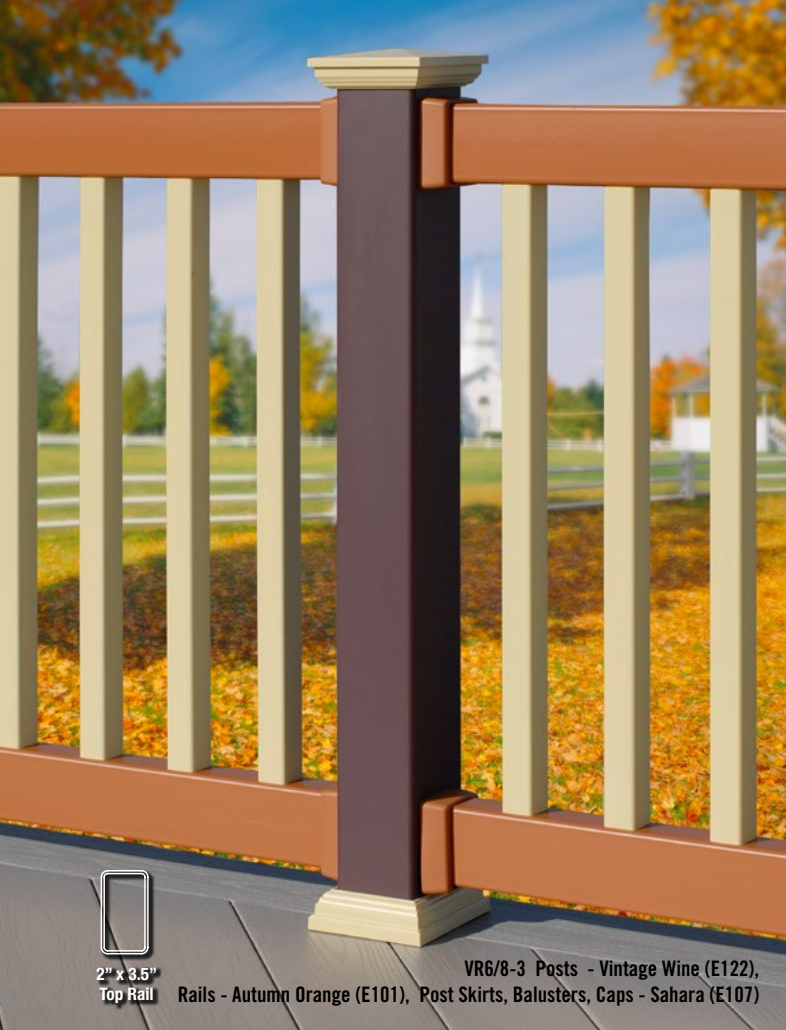

GRAND ILLUSIONS

COLOR SPECTRUM

Designed with the sole purpose of allowing your creativity to flow, Illusions® Vinyl Railing System™ Grand Illusions Color Spectrum™ and Grand Illusions Vinyl Woodbond™ Series of color and woodgrain vinyl products are the next step in the evolution of a product. Never before has this been done with such a grand degree of choices.

With 35 Principal colors, completely lifelike woodgrains, and the ability to match any color of your choosing, you now have the perfect solution for your deck and railing. **Landscape, Estate, and Vinyl WoodBond™ all have a low gloss matte finish.**

Imagine yourself painting your house tan with a plum trim and burgundy accents. Now you can Mix 'n' Match™ your Illusions® Vinyl Railing with Burgundy Rails, Vintage Wine Posts and Tan Balusters. The possibilities are endless!

To really see what you are capable of, check out our Illusions Railing Design Center at www.IllusionsVinylRailing.com. Grab a cup of coffee and come play! It's so easy, you'll be printing out a Grand Illusions Color Spectrum™ job to give to your local Illusions Railing Professional in minutes!

VR6/8-3 Posts - Vintage Wine (E122),
Rails - Autumn Orange (E101), Post Skirts, Balusters, Caps - Sahara (E107)

www.illusionsvinylrailing.com